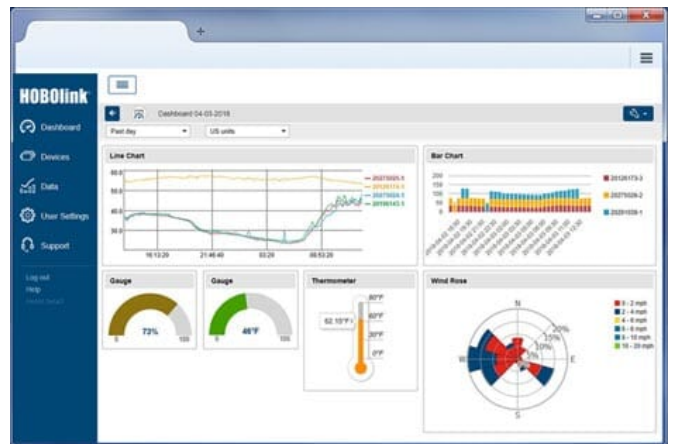

HOBOLink - Powerful Web-based Access to Your Data

Product Images

Short Description

HOBOLink is a web-enabled software platform that makes it easy to view and to manage your data remotely. Enables easy access to current and historical data, alarm notifications and relay activations, and management and control.

Description

HOBOLink is a web-enabled software platform that makes it easy to view and to manage your data remotely.

- 24/7 access to your data, via a web browser or mobile device
- Verify HOBOLink status remotely
- Set up and manage alarm notifications remotely
- Schedule automated delivery of data
- Configure a dashboard that highlights your most important measurements
- Create dashboards that bring data from multiple systems together in a single view
- Configure calculated channels such as dew point, accumulated rainfall, and evapotranspiration (ET)
- Export the exact date range and sensors you want.

The HOBOLink RX3000 is Onset's remote data logging station that provides instant access to site-specific environmental data anywhere, anytime via the internet. [>>Learn more](#)

About the MX Gateway for HOBOLink MX Data Loggers