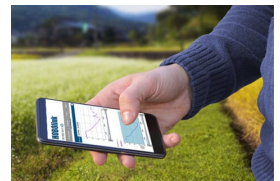

HOBOLink - Powerful Web-based Access to Your Data

Product Images

Short Description

HOBOLink is a web-enabled software platform that makes it easy to view and to manage your data remotely. Enables easy access to current and historical data, alarm notifications and relay activations, and management and control.

Description

HOBOLink is a web-enabled software platform that makes it easy to view and to manage your data remotely.

- 24/7 access to your data, via a web browser or mobile device
- Verify HOBOLink status remotely
- Set up and manage alarm notifications remotely
- Schedule automated delivery of data
- Configure a dashboard that highlights your most important measurements
- Create dashboards that bring data from multiple systems together in a single view
- Configure calculated channels such as dew point, accumulated rainfall, and evapotranspiration (ET)
- Export the exact date range and sensors you want.