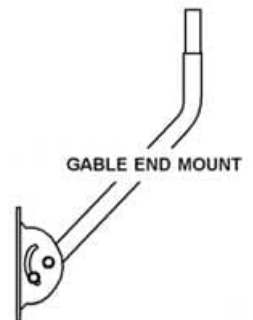

# RainWise MK-III Mounting System

## Short Description

The MK-III Mono Mount is a flexible mounting alternative to the standard 3 foot tripod. Its quick and easy to

install and can be mounted on a pitched or flat roof as well as a vertical surface such as a gable ends.

## Description

---

The MK-III Mono Mount is a flexible mounting alternative to the standard 3 foot tripod. Its quick and easy to install and can be mounted on a pitched or flat roof as well as a vertical surface such as a gable ends.

## Additional Information

---

|             |   |
|-------------|---|
| Brand       | RainWise  |
| Explanation | <p>The MK-III Mono Mount is constructed from powder coated steel, aluminum and PVC. This mounting system is durable and stable.</p> <p>The slender design is simple and unobtrusive and is aesthetically pleasing.</p> <p>The adjustable base of the mount can be adjusted to mount on any pitch roof.</p> <p>This mount is designed specifically for the MK-III sensor assembly.</p> |
| Contents    | MK-III Mono Mount   |