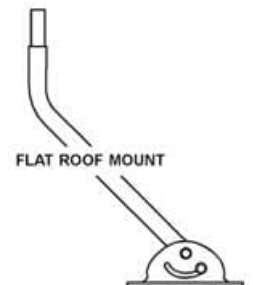

# RainWise MK-III Mounting System

## Short Description

The MK-III Mono Mount is a flexible mounting alternative to the standard 3 foot tripod. Its quick and easy to

install and can be mounted on a pitched or flat roof as well as a vertical surface such as a gable ends.

## Description

---

The MK-III Mono Mount is a flexible mounting alternative to the standard 3 foot tripod. Its quick and easy to install and can be mounted on a pitched or flat roof as well as a vertical surface such as a gable ends.

## Additional Information

---

|             |   |
|-------------|---|
| Brand       | RainWise  |
| Explanation | <p>The MK-III Mono Mount is constructed from powder coated steel, aluminum and PVC. This mounting system is durable and stable.</p> <p>The slender design is simple and unobtrusive and is aesthetically pleasing.</p> <p>The adjustable base of the mount can be adjusted to mount on any pitch roof.</p> <p>This mount is designed specifically for the MK-III sensor assembly.</p> |
| Contents    | MK-III Mono Mount   |