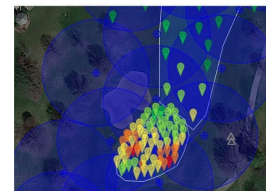

## Short Description

FieldScout Pro enables greenkeepers and other turf professionals to capture and analyse measurements on their turf or other surfaces using Bluetooth wireless technology on a FieldScout TDR350, 300, 150 or TruFirm.