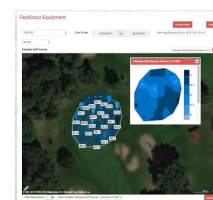

## Short Description

FieldScout Pro enables greenkeepers and other turf professionals to capture and analyse measurements on their turf or other surfaces using Bluetooth wireless technology on a FieldScout TDR350, 300, 150 or TruFirm.