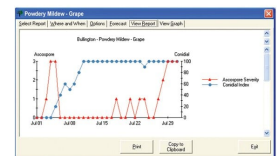

Potato Mosaic report for grapes

Cotling Mite report

Apple Scab Report

Short Description

Become more proactive in your management of disease and insects by adding a disease and insect forecast module to your Spec 9 Pro software

Description

Become more proactive in your management of disease and insects by adding a disease and insect forecast