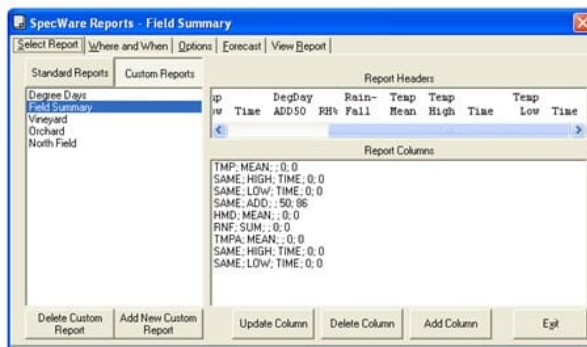

SpecWare Potato Disease and Insect Alert Software

Product Images

Custom Reports

Potato Mosaic report for grapes

Cotling Mite report

Apple Scab Report

Short Description

Become more proactive in your management of disease and insects by adding a disease and insect forecast module to your Spec 9 Pro software

Description

Become more proactive in your management of disease and insects by adding a disease and insect forecast

module to your Spectrum [SpecWare 9 Pro](#) software.

- Save money by spraying only when necessary
- Quickly produce the documentation needed to support your IPM decisions
- Each package uses field-tested and validated algorithms along with your data to forecast the potential for the appearance of your crop's most notorious enemies.