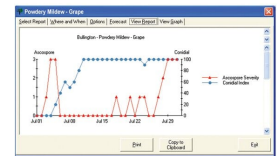

## Product Images

Custom Reports

Paddy Mites report for grass

Colting Mite report

Apple Scab Report