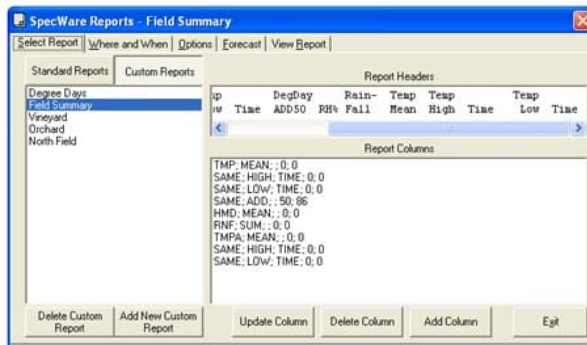

## Product Images

Custom Reports

Paddy Mites report for grass

Colting Mite report

Apple Scab Report