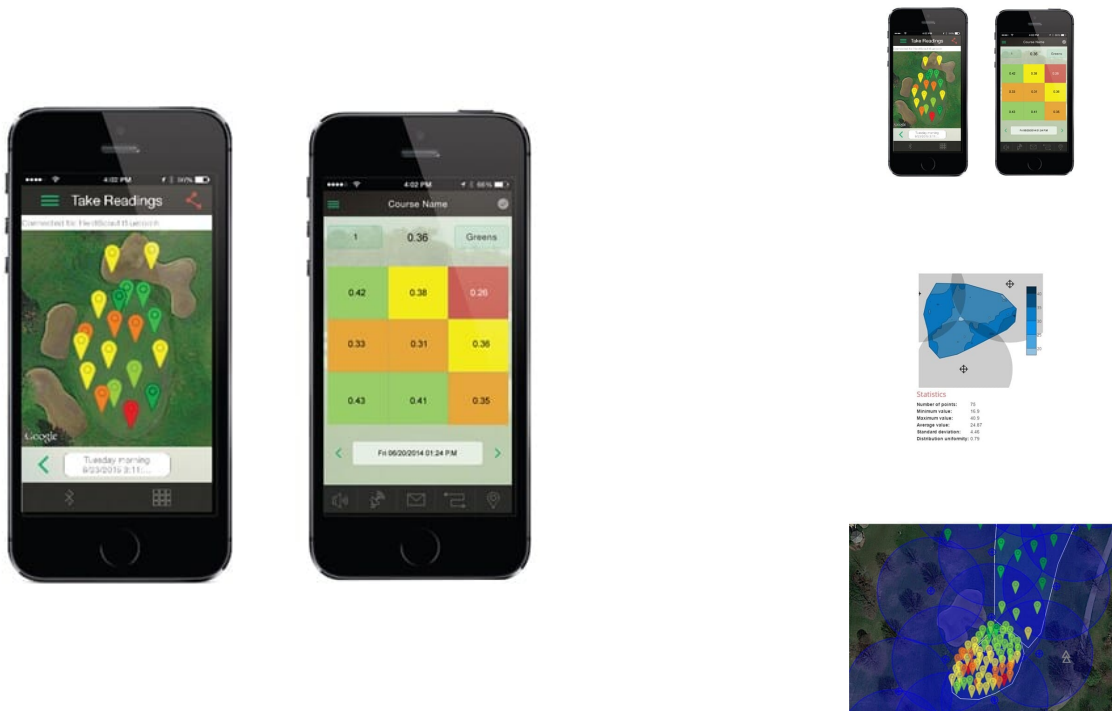

SpecConnect 1 Year Subscription for WatchDog Wireless Rain+Temperature Station

Product Images

Short Description

DATA AT YOUR FINGERTIPS!

We've made it easier for you to send data from the field to your smartphone

Description

Monitor rainfall and temperature data collected by the Spectrum WatchDog [Wireless Web-enabled Rain+Temperature Station](#) from your computer or mobile device and make real-time decisions that improve yield and quality, conserve resources, and increase profits.

What is SpecConnect?

- Cloud-based data management portal, specific to your property
- Real-time data on your computer, smart phone, or tablet
- Simple to use and 100% customisable dashboard
- Send custom threshold alerts via text message and/or email
- Configure your network from your computer or mobile device.

Additional Information

Brand	Spectrum Technologies
Ideal For	Professional, Agronomy