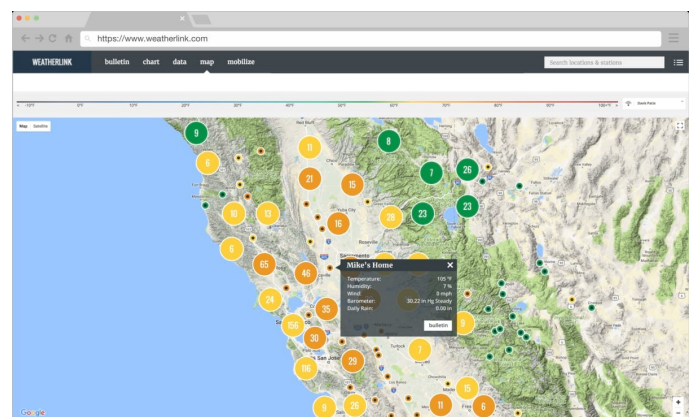

# WeatherLink Pro (1 Year Subscription) - Your Current AND Historical Weather Data Online

## Product Images

Temp	High Temp	Low Temp	Wind	Wind Speed	Wind Gust	High Wind Speed	High Wind Gust	Humidity	Rain	Rain Rate	Rain Total
10	10	10	10	10	10	10	10	10	10	10	10
11	11	11	11	11	11	11	11	11	11	11	11
12	12	12	12	12	12	12	12	12	12	12	12
13	13	13	13	13	13	13	13	13	13	13	13
14	14	14	14	14	14	14	14	14	14	14	14
15	15	15	15	15	15	15	15	15	15	15	15
16	16	16	16	16	16	16	16	16	16	16	16
17	17	17	17	17	17	17	17	17	17	17	17
18	18	18	18	18	18	18	18	18	18	18	18
19	19	19	19	19	19	19	19	19	19	19	19
20	20	20	20	20	20	20	20	20	20	20	20
21	21	21	21	21	21	21	21	21	21	21	21
22	22	22	22	22	22	22	22	22	22	22	22
23	23	23	23	23	23	23	23	23	23	23	23
24	24	24	24	24	24	24	24	24	24	24	24
25	25	25	25	25	25	25	25	25	25	25	25
26	26	26	26	26	26	26	26	26	26	26	26
27	27	27	27	27	27	27	27	27	27	27	27
28	28	28	28	28	28	28	28	28	28	28	28
29	29	29	29	29	29	29	29	29	29	29	29
30	30	30	30	30	30	30	30	30	30	30	30

## Short Description

Access, store and graph your current and historical weather data. View data on your online at WeatherLink.com and WeatherLink Mobile Apps (iOS and Android).

## Description

View, store and graph your current and historical weather data ANYWHERE and ANYTIME on any major browser.