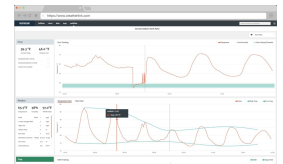

# WeatherLink Pro (1 Year Subscription) - Your Current AND Historical Weather Data Online

## Product Images

Temp	High Temp	Low Temp	Wind	Wind Speed	Wind Gust	High Wind Speed	High Wind Gust	Humidity	Rain	Rain Rate	Rain Total
10	10	10	10	10	10	10	10	10	10	10	10
11	11	11	11	11	11	11	11	11	11	11	11
12	12	12	12	12	12	12	12	12	12	12	12
13	13	13	13	13	13	13	13	13	13	13	13
14	14	14	14	14	14	14	14	14	14	14	14
15	15	15	15	15	15	15	15	15	15	15	15
16	16	16	16	16	16	16	16	16	16	16	16
17	17	17	17	17	17	17	17	17	17	17	17
18	18	18	18	18	18	18	18	18	18	18	18
19	19	19	19	19	19	19	19	19	19	19	19
20	20	20	20	20	20	20	20	20	20	20	20
21	21	21	21	21	21	21	21	21	21	21	21
22	22	22	22	22	22	22	22	22	22	22	22
23	23	23	23	23	23	23	23	23	23	23	23
24	24	24	24	24	24	24	24	24	24	24	24
25	25	25	25	25	25	25	25	25	25	25	25
26	26	26	26	26	26	26	26	26	26	26	26
27	27	27	27	27	27	27	27	27	27	27	27
28	28	28	28	28	28	28	28	28	28	28	28
29	29	29	29	29	29	29	29	29	29	29	29
30	30	30	30	30	30	30	30	30	30	30	30

## Short Description

Access, store and graph your current and historical weather data. View data on your online at WeatherLink.com and WeatherLink Mobile Apps (iOS and Android).

## Description

View, store and graph your current and historical weather data ANYWHERE and ANYTIME on any major browser.