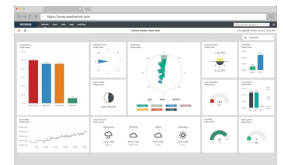

# WeatherLink Pro (1 Year Subscription) - Your Current AND Historical Weather Data Online

## Product Images

Temp	High Temp	Low Temp	Wind	Wind Speed	Wind Gust	High Wind Speed	High Wind Gust	Humidity	Rain	Rain Rate	Rain Total
10	10	10	10	10	10	10	10	10	10	10	10
11	11	11	11	11	11	11	11	11	11	11	11
12	12	12	12	12	12	12	12	12	12	12	12
13	13	13	13	13	13	13	13	13	13	13	13
14	14	14	14	14	14	14	14	14	14	14	14
15	15	15	15	15	15	15	15	15	15	15	15
16	16	16	16	16	16	16	16	16	16	16	16
17	17	17	17	17	17	17	17	17	17	17	17
18	18	18	18	18	18	18	18	18	18	18	18
19	19	19	19	19	19	19	19	19	19	19	19
20	20	20	20	20	20	20	20	20	20	20	20
21	21	21	21	21	21	21	21	21	21	21	21
22	22	22	22	22	22	22	22	22	22	22	22
23	23	23	23	23	23	23	23	23	23	23	23
24	24	24	24	24	24	24	24	24	24	24	24
25	25	25	25	25	25	25	25	25	25	25	25
26	26	26	26	26	26	26	26	26	26	26	26
27	27	27	27	27	27	27	27	27	27	27	27
28	28	28	28	28	28	28	28	28	28	28	28
29	29	29	29	29	29	29	29	29	29	29	29
30	30	30	30	30	30	30	30	30	30	30	30

## Short Description

Access, store and graph your current and historical weather data. View data on your online at WeatherLink.com and WeatherLink Mobile Apps (iOS and Android).

## Description

View, store and graph your current and historical weather data ANYWHERE and ANYTIME on any major browser.