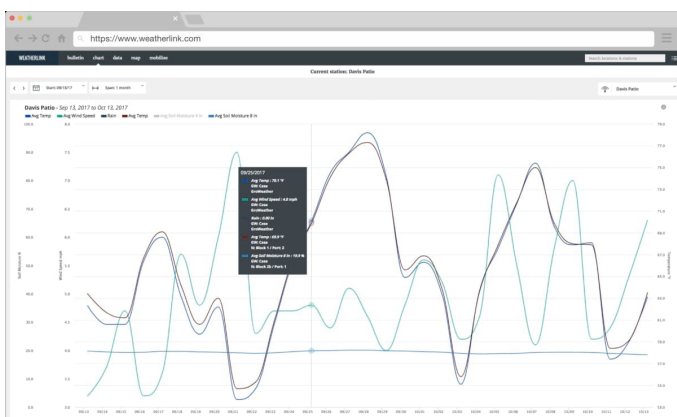

# WeatherLink Pro (1 Year Subscription) - Your Current AND Historical Weather Data Online

## Product Images

Temp	High Temp	Low Temp	Wind	Wind Speed	Wind Gust	High Wind Speed	High Wind Gust	Humidity	Rain	Rain Rate	Rain Total
10	10	10	10	10	10	10	10	10	10	10	10
11	11	11	11	11	11	11	11	11	11	11	11
12	12	12	12	12	12	12	12	12	12	12	12
13	13	13	13	13	13	13	13	13	13	13	13
14	14	14	14	14	14	14	14	14	14	14	14
15	15	15	15	15	15	15	15	15	15	15	15
16	16	16	16	16	16	16	16	16	16	16	16
17	17	17	17	17	17	17	17	17	17	17	17
18	18	18	18	18	18	18	18	18	18	18	18
19	19	19	19	19	19	19	19	19	19	19	19
20	20	20	20	20	20	20	20	20	20	20	20
21	21	21	21	21	21	21	21	21	21	21	21
22	22	22	22	22	22	22	22	22	22	22	22
23	23	23	23	23	23	23	23	23	23	23	23
24	24	24	24	24	24	24	24	24	24	24	24
25	25	25	25	25	25	25	25	25	25	25	25
26	26	26	26	26	26	26	26	26	26	26	26
27	27	27	27	27	27	27	27	27	27	27	27
28	28	28	28	28	28	28	28	28	28	28	28
29	29	29	29	29	29	29	29	29	29	29	29
30	30	30	30	30	30	30	30	30	30	30	30

## Short Description

Access, store and graph your current and historical weather data. View data on your online at WeatherLink.com and WeatherLink Mobile Apps (iOS and Android).

## Description

View, store and graph your current and historical weather data ANYWHERE and ANYTIME on any major browser.