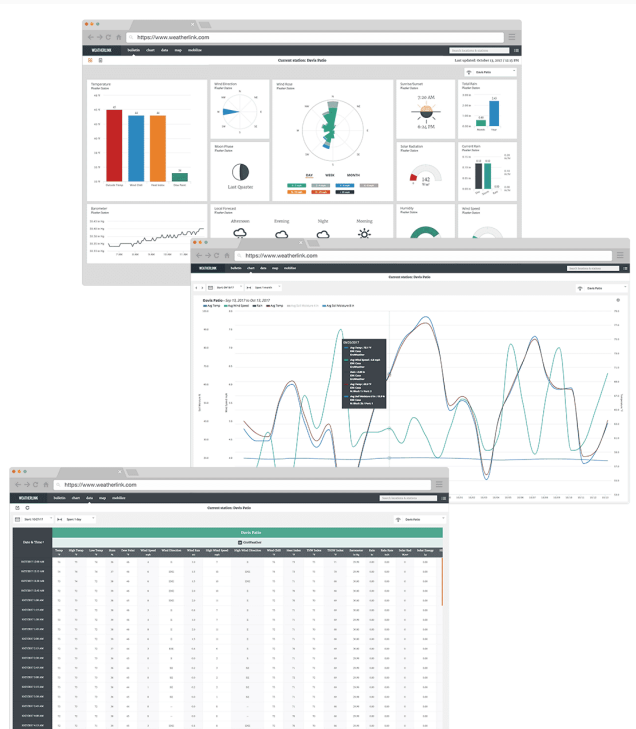

Short Description

Access, store and graph your current and historical weather data. View data on your online at WeatherLink.com and WeatherLink Mobile Apps (iOS and Android).

Description

View, store and graph your current and historical weather data ANYWHERE and ANYTIME on any major browser, plus access Integrated Pest Management (IPM) to link your weather and sensor data to actual pest risk, giving you a powerful new tool in protecting your crops from pest damage.

Additional Information

Brand

Davis Instruments

Graph, Analyse and Store Your Data

Your personal page gives you current condition readings for – Temperature, Humidity, Barometer, Wind Speed, Current Rain, Wind Direction, Total Rain, Rain Rate, Solar Radiation, Wind Rose, Local Forecast, Sunrise/Sunset, Moon Phase. With **WeatherLink Pro**, you can also store, read and graph your historical data ANYWHERE and ANYTIME on any major browser.

Explanation

Features

Bulletin with Current Conditions

Build and customise your bulletin dashboard to receive current data updates from all of your installed sensors. You can move and resize tiles to see the data just the way you like it.

Chart (requires Pro or Pro+ subscription)

Visualise any of your sensor data with custom line and bar charts on up to 4 different y-axes. Zoom into an hour of data or out to a full year to view details and trends.