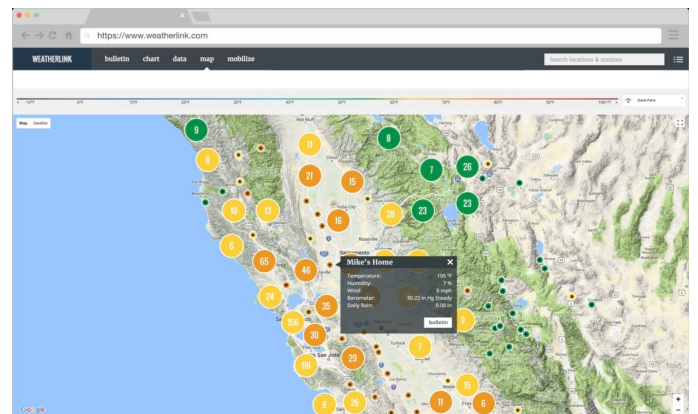

WeatherLink Pro+ (1 Year Subscription) - Protect Your Crops With Integrated Pest Management

Product Images

Date & Time	Temp	High Temp	Low Temp	Wind	Wind Speed	Wind Direction	Wind Dir	High Wind Speed	High Wind Direction	Wind Gust	Humidity	Dew Point	Clouds	Rain	Rain Rate	Solar Energy
00000000.00.00	10	10	10	0	0	0	0	0	0	0	100	10	0	0	0	0
00000100.00.00	10	10	10	0	0	0	0	0	0	0	100	10	0	0	0	0
00000200.00.00	10	10	10	0	0	0	0	0	0	0	100	10	0	0	0	0
00000300.00.00	10	10	10	0	0	0	0	0	0	0	100	10	0	0	0	0
00000400.00.00	10	10	10	0	0	0	0	0	0	0	100	10	0	0	0	0
00000500.00.00	10	10	10	0	0	0	0	0	0	0	100	10	0	0	0	0
00000600.00.00	10	10	10	0	0	0	0	0	0	0	100	10	0	0	0	0
00000700.00.00	10	10	10	0	0	0	0	0	0	0	100	10	0	0	0	0
00000800.00.00	10	10	10	0	0	0	0	0	0	0	100	10	0	0	0	0
00000900.00.00	10	10	10	0	0	0	0	0	0	0	100	10	0	0	0	0
00001000.00.00	10	10	10	0	0	0	0	0	0	0	100	10	0	0	0	0
00001100.00.00	10	10	10	0	0	0	0	0	0	0	100	10	0	0	0	0
00001200.00.00	10	10	10	0	0	0	0	0	0	0	100	10	0	0	0	0
00001300.00.00	10	10	10	0	0	0	0	0	0	0	100	10	0	0	0	0
00001400.00.00	10	10	10	0	0	0	0	0	0	0	100	10	0	0	0	0
00001500.00.00	10	10	10	0	0	0	0	0	0	0	100	10	0	0	0	0
00001600.00.00	10	10	10	0	0	0	0	0	0	0	100	10	0	0	0	0
00001700.00.00	10	10	10	0	0	0	0	0	0	0	100	10	0	0	0	0
00001800.00.00	10	10	10	0	0	0	0	0	0	0	100	10	0	0	0	0
00001900.00.00	10	10	10	0	0	0	0	0	0	0	100	10	0	0	0	0
00002000.00.00	10	10	10	0	0	0	0	0	0	0	100	10	0	0	0	0

Short Description

Access, store and graph your current and historical weather data. View data on your online at WeatherLink.com and WeatherLink Mobile Apps (iOS and Android).

Description

View, store and graph your current and historical weather data ANYWHERE and ANYTIME on any major browser, plus access Integrated Pest Management (IPM) to link your weather and sensor data to actual pest risk, giving you a powerful new tool in protecting your crops from pest damage.