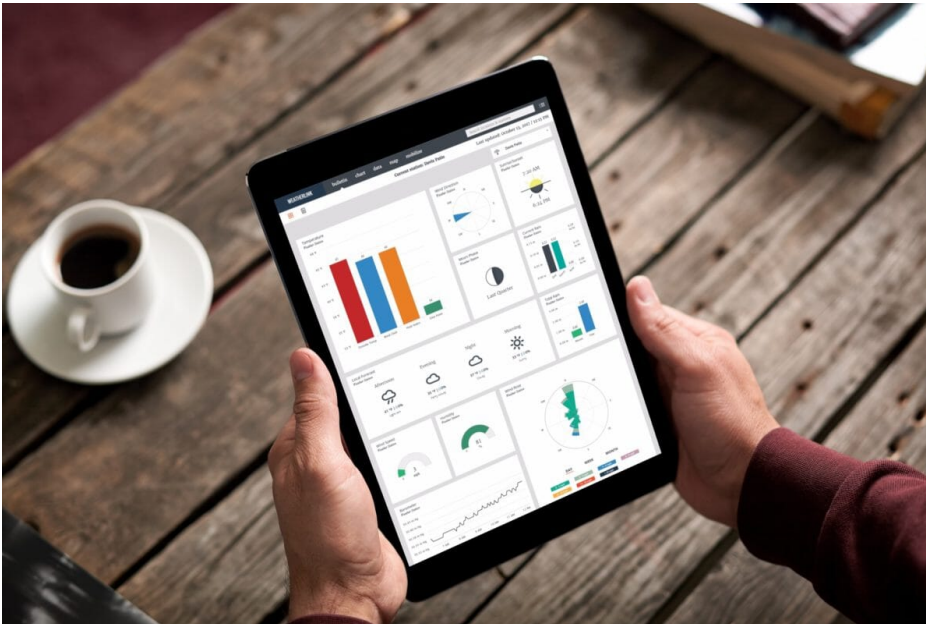

WeatherLink Pro+ (1 Year Subscription) - Protect Your Crops With Integrated Pest Management

Product Images

Date & Time	Temp	High Temp	Low Temp	Wind	Wind Speed	Wind Direction	Wind Dir	High Wind Speed	High Wind Direction	Wind Gust	Humidity	Dew Point	Clouds	Rain	Rain Rate	Solar Energy
00000000.00.00	10	10	10	0	0	0	0	0	0	0	100	10	0	0	0	0
00000100.00.00	10	10	10	0	0	0	0	0	0	0	100	10	0	0	0	0
00000200.00.00	10	10	10	0	0	0	0	0	0	0	100	10	0	0	0	0
00000300.00.00	10	10	10	0	0	0	0	0	0	0	100	10	0	0	0	0
00000400.00.00	10	10	10	0	0	0	0	0	0	0	100	10	0	0	0	0
00000500.00.00	10	10	10	0	0	0	0	0	0	0	100	10	0	0	0	0
00000600.00.00	10	10	10	0	0	0	0	0	0	0	100	10	0	0	0	0
00000700.00.00	10	10	10	0	0	0	0	0	0	0	100	10	0	0	0	0
00000800.00.00	10	10	10	0	0	0	0	0	0	0	100	10	0	0	0	0
00000900.00.00	10	10	10	0	0	0	0	0	0	0	100	10	0	0	0	0
00001000.00.00	10	10	10	0	0	0	0	0	0	0	100	10	0	0	0	0
00001100.00.00	10	10	10	0	0	0	0	0	0	0	100	10	0	0	0	0
00001200.00.00	10	10	10	0	0	0	0	0	0	0	100	10	0	0	0	0
00001300.00.00	10	10	10	0	0	0	0	0	0	0	100	10	0	0	0	0
00001400.00.00	10	10	10	0	0	0	0	0	0	0	100	10	0	0	0	0
00001500.00.00	10	10	10	0	0	0	0	0	0	0	100	10	0	0	0	0
00001600.00.00	10	10	10	0	0	0	0	0	0	0	100	10	0	0	0	0
00001700.00.00	10	10	10	0	0	0	0	0	0	0	100	10	0	0	0	0
00001800.00.00	10	10	10	0	0	0	0	0	0	0	100	10	0	0	0	0
00001900.00.00	10	10	10	0	0	0	0	0	0	0	100	10	0	0	0	0
00002000.00.00	10	10	10	0	0	0	0	0	0	0	100	10	0	0	0	0

Short Description

Access, store and graph your current and historical weather data. View data on your online at WeatherLink.com and WeatherLink Mobile Apps (iOS and Android).

Description

View, store and graph your current and historical weather data ANYWHERE and ANYTIME on any major browser, plus access Integrated Pest Management (IPM) to link your weather and sensor data to actual pest risk, giving you a powerful new tool in protecting your crops from pest damage.