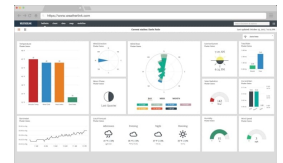

WeatherLink Pro+ (1 Year Subscription) - Protect Your Crops With Integrated Pest Management

Product Images

Date & Time	Temp	High Temp	Low Temp	Wind	Wind Speed	Wind Direction	Wind Dir	High Wind Speed	High Wind Direction	Wind Gust	Humidity	Dew Point	Clouds	Rain	Rain Rate	Solar Energy
00000000.00.00	10	10	10	0	0	0	0	0	0	0	100	10	0	0	0	0
00000100.00.00	10	10	10	0	0	0	0	0	0	0	100	10	0	0	0	0
00000200.00.00	10	10	10	0	0	0	0	0	0	0	100	10	0	0	0	0
00000300.00.00	10	10	10	0	0	0	0	0	0	0	100	10	0	0	0	0
00000400.00.00	10	10	10	0	0	0	0	0	0	0	100	10	0	0	0	0
00000500.00.00	10	10	10	0	0	0	0	0	0	0	100	10	0	0	0	0
00000600.00.00	10	10	10	0	0	0	0	0	0	0	100	10	0	0	0	0
00000700.00.00	10	10	10	0	0	0	0	0	0	0	100	10	0	0	0	0
00000800.00.00	10	10	10	0	0	0	0	0	0	0	100	10	0	0	0	0
00000900.00.00	10	10	10	0	0	0	0	0	0	0	100	10	0	0	0	0
00001000.00.00	10	10	10	0	0	0	0	0	0	0	100	10	0	0	0	0
00001100.00.00	10	10	10	0	0	0	0	0	0	0	100	10	0	0	0	0
00001200.00.00	10	10	10	0	0	0	0	0	0	0	100	10	0	0	0	0
00001300.00.00	10	10	10	0	0	0	0	0	0	0	100	10	0	0	0	0
00001400.00.00	10	10	10	0	0	0	0	0	0	0	100	10	0	0	0	0
00001500.00.00	10	10	10	0	0	0	0	0	0	0	100	10	0	0	0	0
00001600.00.00	10	10	10	0	0	0	0	0	0	0	100	10	0	0	0	0
00001700.00.00	10	10	10	0	0	0	0	0	0	0	100	10	0	0	0	0
00001800.00.00	10	10	10	0	0	0	0	0	0	0	100	10	0	0	0	0
00001900.00.00	10	10	10	0	0	0	0	0	0	0	100	10	0	0	0	0
00002000.00.00	10	10	10	0	0	0	0	0	0	0	100	10	0	0	0	0

Short Description

Access, store and graph your current and historical weather data. View data on your online at WeatherLink.com and WeatherLink Mobile Apps (iOS and Android).

Description

View, store and graph your current and historical weather data ANYWHERE and ANYTIME on any major browser, plus access Integrated Pest Management (IPM) to link your weather and sensor data to actual pest risk, giving you a powerful new tool in protecting your crops from pest damage.