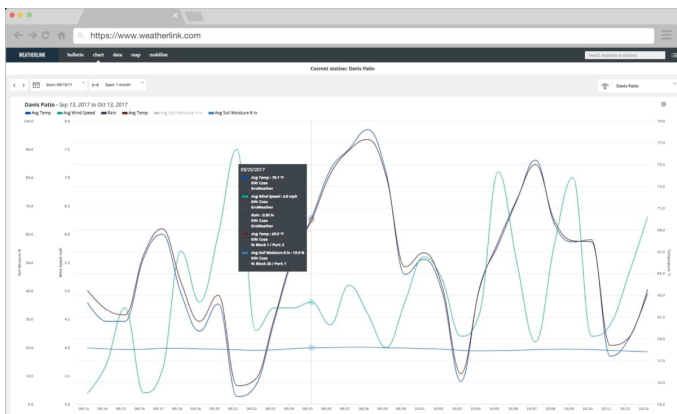

WeatherLink Pro+ (1 Year Subscription) - Protect Your Crops With Integrated Pest Management

Product Images

Date & Time	Temp	High Temp	Low Temp	Wind	Wind Speed	Wind Direction	Wind Dir	High Wind Speed	High Wind Direction	Wind Gust	Humidity	Dew Point	Clouds	Rain	Rain Rate	Solar Energy
00000000.00.00	10	10	10	0	0	0	0	0	0	0	100	10	0	0	0	0
00000100.00.00	10	10	10	0	0	0	0	0	0	0	100	10	0	0	0	0
00000200.00.00	10	10	10	0	0	0	0	0	0	0	100	10	0	0	0	0
00000300.00.00	10	10	10	0	0	0	0	0	0	0	100	10	0	0	0	0
00000400.00.00	10	10	10	0	0	0	0	0	0	0	100	10	0	0	0	0
00000500.00.00	10	10	10	0	0	0	0	0	0	0	100	10	0	0	0	0
00000600.00.00	10	10	10	0	0	0	0	0	0	0	100	10	0	0	0	0
00000700.00.00	10	10	10	0	0	0	0	0	0	0	100	10	0	0	0	0
00000800.00.00	10	10	10	0	0	0	0	0	0	0	100	10	0	0	0	0
00000900.00.00	10	10	10	0	0	0	0	0	0	0	100	10	0	0	0	0
00001000.00.00	10	10	10	0	0	0	0	0	0	0	100	10	0	0	0	0
00001100.00.00	10	10	10	0	0	0	0	0	0	0	100	10	0	0	0	0
00001200.00.00	10	10	10	0	0	0	0	0	0	0	100	10	0	0	0	0
00001300.00.00	10	10	10	0	0	0	0	0	0	0	100	10	0	0	0	0
00001400.00.00	10	10	10	0	0	0	0	0	0	0	100	10	0	0	0	0
00001500.00.00	10	10	10	0	0	0	0	0	0	0	100	10	0	0	0	0
00001600.00.00	10	10	10	0	0	0	0	0	0	0	100	10	0	0	0	0
00001700.00.00	10	10	10	0	0	0	0	0	0	0	100	10	0	0	0	0
00001800.00.00	10	10	10	0	0	0	0	0	0	0	100	10	0	0	0	0
00001900.00.00	10	10	10	0	0	0	0	0	0	0	100	10	0	0	0	0
00002000.00.00	10	10	10	0	0	0	0	0	0	0	100	10	0	0	0	0

Short Description

Access, store and graph your current and historical weather data. View data on your online at WeatherLink.com and WeatherLink Mobile Apps (iOS and Android).

Description

View, store and graph your current and historical weather data ANYWHERE and ANYTIME on any major browser, plus access Integrated Pest Management (IPM) to link your weather and sensor data to actual pest risk, giving you a powerful new tool in protecting your crops from pest damage.