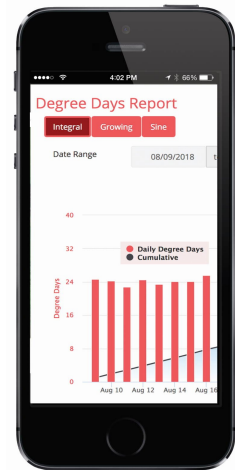

SpecConnect Web Portal - Pro Subscription (1 Year) for WiFi Modems

Product Images