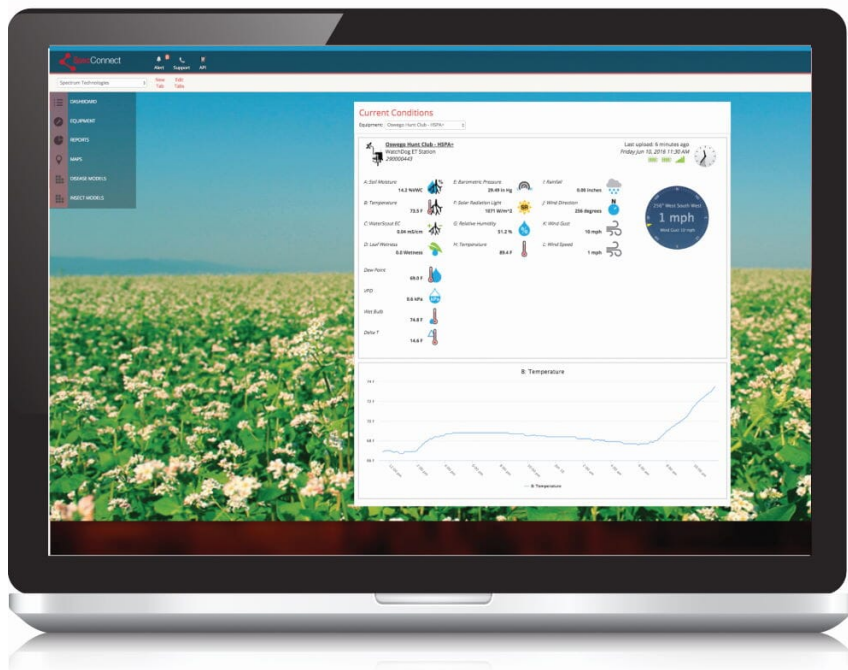

SpecConnect Web Portal - Pro Subscription (1 Year) for WiFi Modems

Product Images

Short Description

SpecConnect Pro Subscriptions, for use with Wifi modems. See all your live data using the powerful SpecConnect web portal.

Description

Monitor your crops from wherever you are.

Use this powerful tool to view and evaluate your real-time weather & environmental data for better decisions – be alerted to problems while they can be managed & only spray or water when necessary. SpecConnect can help improve yield and quality, conserve resources, increase profits and decrease risk.

- Easy to navigate from your computer, smart phone, or tablet
- Send customised alerts via text message or email when user-defined critical sensor thresholds have been breached
- Create custom reports and charts for full analyses of your data
- Map view allows you to see all station locations and current conditions
- 100% customisable dashboard
- Supports multiple user logins
- Download your data for offline analysis
- Optional plant disease and insect models.