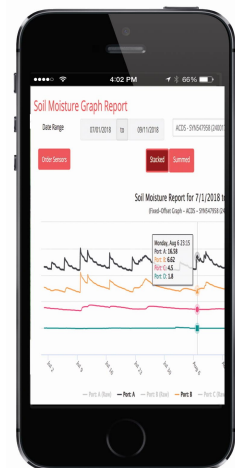

SpecConnect Web Portal - Pro Subscription (1 Year) for WiFi Modems

Product Images

Short Description

SpecConnect Pro Subscriptions, for use with Wifi modems. See all your live data using the powerful SpecConnect web portal.

Description

Monitor your crops from wherever you are.

Use this powerful tool to view and evaluate your real-time weather & environmental data for better decisions – be alerted to problems while they can be managed & only spray or water when necessary. SpecConnect can help improve yield and quality, conserve resources, increase profits and decrease risk.

- Easy to navigate from your computer, smart phone, or tablet
- Send customised alerts via text message or email when user-defined critical sensor thresholds have been breached
- Create custom reports and charts for full analyses of your data
- Map view allows you to see all station locations and current conditions
- 100% customisable dashboard
- Supports multiple user logins
- Download your data for offline analysis
- Optional plant disease and insect models.