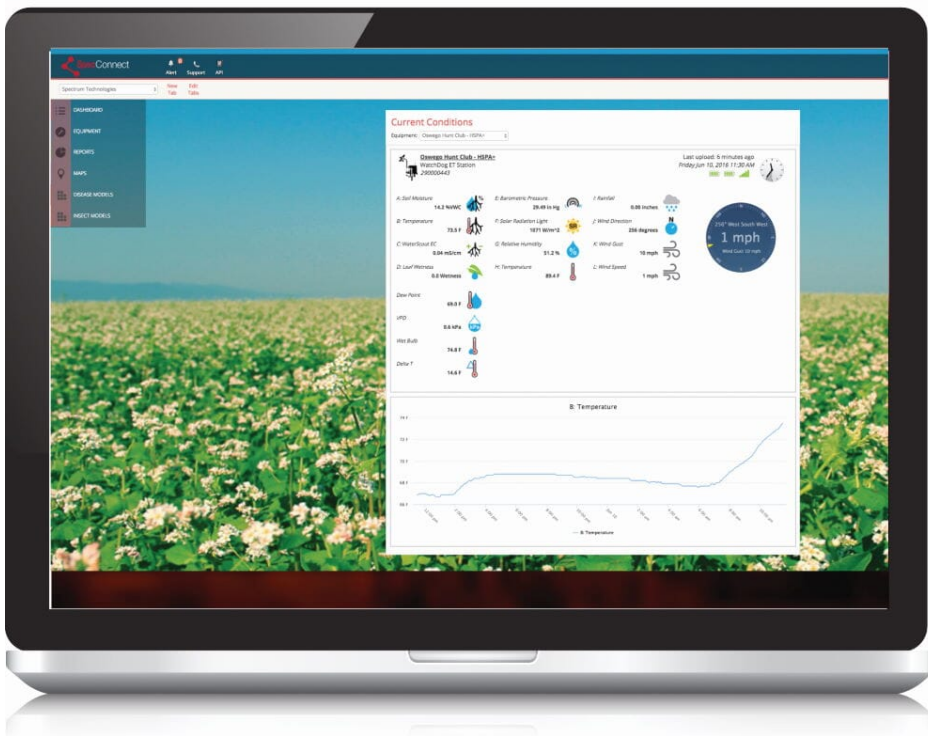

# SpecConnect Alerts Function for up to Four Phone Numbers (1 Year Subscription)

## Product Images