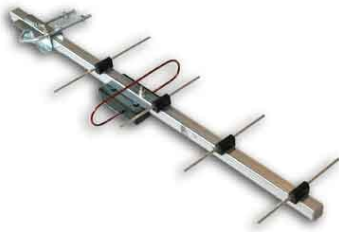

Short Description

Wireless Repeaters to extend the range of signal to your Console or Envoy

Description

This collection of repeaters extend the range of a wireless Vantage Pro2 system. By adding one or more repeaters the distance between the ISS and the base station can be multiplied several times. The standard repeaters offer up to 300 metres each and the long range units up to 900 metres depending on the aerial configuration