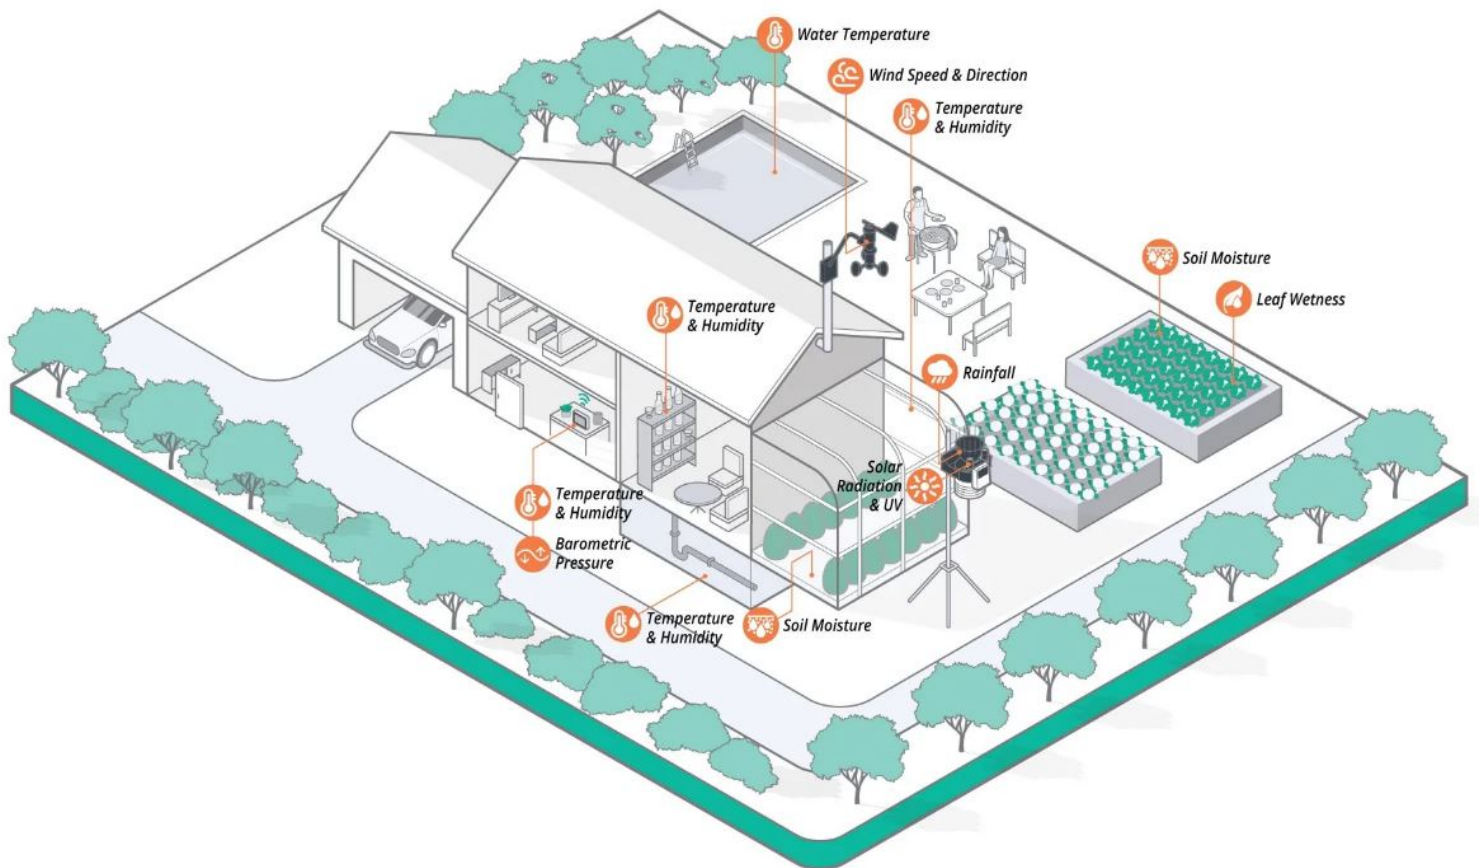

### **Long-range wireless data**

Depend on Davis's industry-leading, proprietary, frequency-hopping, spread spectrum radio to transmit data up to 1,000 ft. (300 m).

## **Data in Your Pocket**

WeatherLink Mobile App brings your data and the Davis WeatherLink Network to your phone. Join the worldwide network of businesses, schools and hobbyists sharing their weather data with the world. WeatherLink lets you see your personal Davis Instruments weather station data and local forecasts, as well as explore other stations from around the world. Enjoy 7-day and hourly forecast, rain, barometer, solar radiation and many more.

## Monitor Your Home Environment

Configure a custom network of over 80 sensors on 8 transmitters, so you can see data from sensors in the garden/greenhouse, children's bedrooms, the loft, basement, pool/fish pond, garage, wine cellar – all with one WeatherLink Console.

Sensor Transmitters are the building blocks of your custom network of sensors. They can be positioned indoors or outdoors and are capable of transmitting data up to 1,000 ft. (300 m). Each transmitter can support up to five sensors, including an Anemometer, Rain Collector, Temperature Probe or Temperature & Humidity Sensor, UV Sensor and Solar Radiation Sensor.