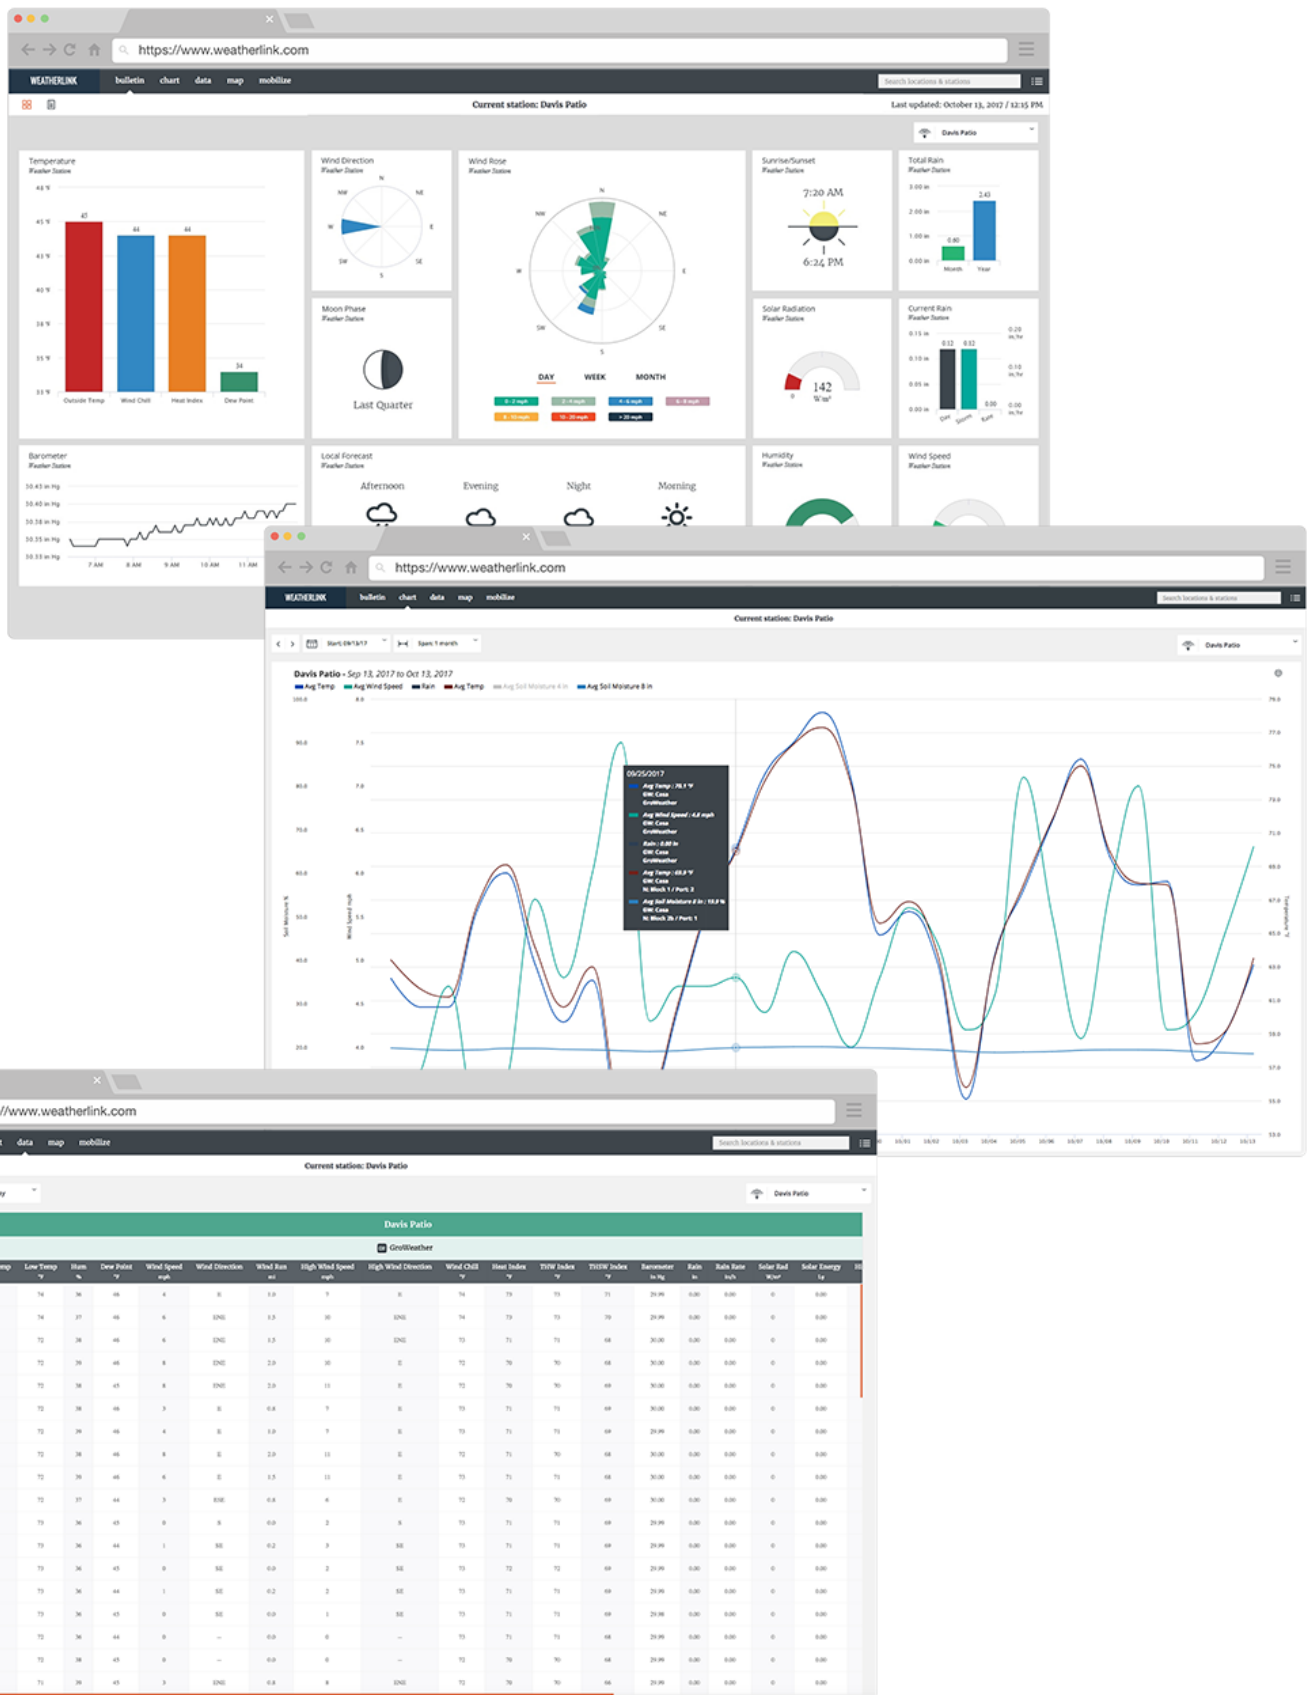

With **WeatherLink Pro**, you can also store, read and graph your historical data.

Bulletin with Current Conditions

Build and customise your bulletin dashboard to receive current data updates from all of your installed sensors. You can move and resize tiles to see the data just the way you like it.