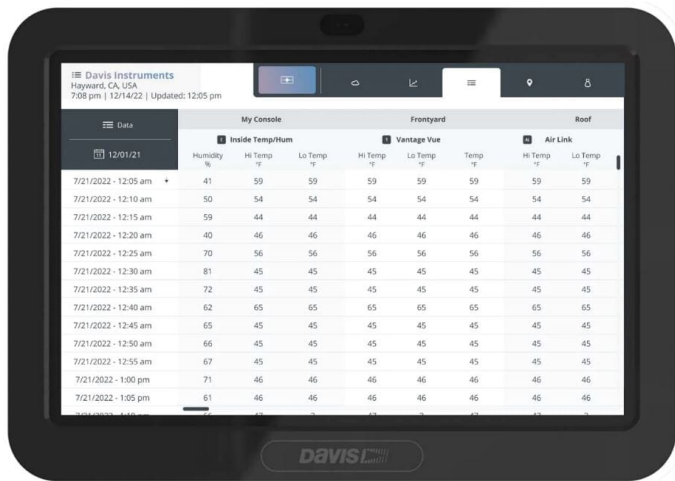

# Davis Wireless Vantage Vue Weather Station with WeatherLink Console 6242UK

## Short Description

---

**The Davis 6242 is a self-contained, easy-to-install system that includes Davis Vantage Vue solar-powered outdoor sensor suite and WeatherLink Console.**

View your your live weather data on the WeatherLink Console's interactive touchscreen display, stream over Wi-Fi and view on the WeatherLink smartphone app, or online at [WeatherLink.com](http://WeatherLink.com).

### **View up to 21 Parameters**

Customise the dashboard to show up to 21 parameters that matter to you, including inside and outside temperature and humidity, barometric pressure, wind speed and direction, rainfall, dewpoint, moon phase, highs and lows, and more.

### **View And Analyse Historical Insights**

Use your full database of historical records stored right on the console to create custom graphs and analyse your data. WeatherLink Console stores years of historical data with settable local archive update rates. This console offers years of data and analysis even without internet connection. (Dependent upon update rate.)