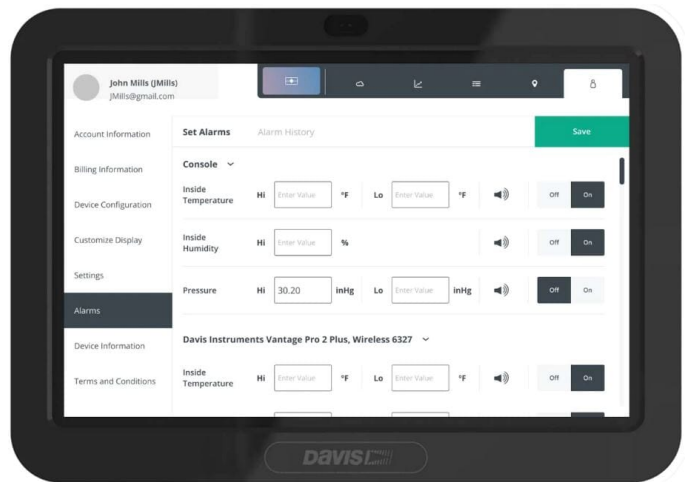

# Davis Wireless Vantage Vue Weather Station with WeatherLink Console 6242UK

## Short Description

---

**The Davis 6242 is a self-contained, easy-to-install system that includes Davis Vantage Vue solar-powered outdoor sensor suite and WeatherLink Console.**

View your your live weather data on the WeatherLink Console's interactive touchscreen display, stream over Wi-Fi and view on the WeatherLink smartphone app, or online at [WeatherLink.com](http://WeatherLink.com).

### **Access Real-Time Weather Data Anywhere & Anytime**

The included [WeatherLink Console](#) is the easiest & fastest way to see your weather data online.

WeatherLink Console is a fully functional and powerful touch-screen data display, storage, and analysis tool on its own – no Wi-Fi required. Or you can connect to Wi-Fi to join the WeatherLink community and upload and share data safely and securely. View your live data on WeatherLink Cloud and WeatherLink mobile apps for iOS and Android.

### **View up to 21 Parameters**

Customise the dashboard to show up to 21 parameters that matter to you, including inside and outside temperature and humidity, barometric pressure, wind speed and direction, rainfall, dewpoint, moon phase, highs and lows, and more.