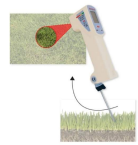

IR Crop Temp/External Soil Temp Meter

Product Images

Short Description

Handheld device for infra red leaf and soil temperatures. Ideal turf and greenhouse tool.

Description

Lightweight handheld device easily measures both leaf and soil temperatures.

Ideal turf and greenhouse tool.