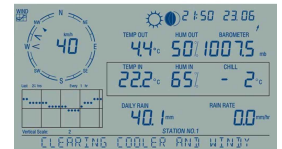

DISCONTINUED: Davis Wireless Console 6312UK for Pro2

Product Images

Short Description

Additional or Replacement console to view data from a Wireless Vantage Pro2 in additional locations.